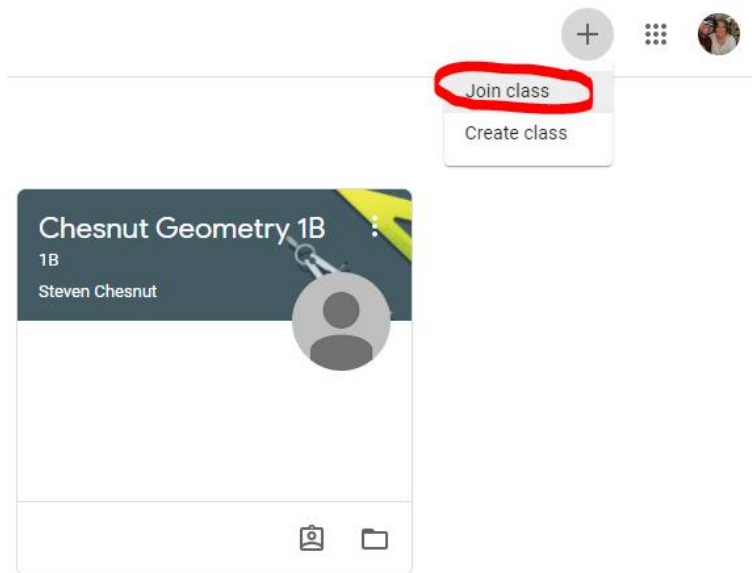

1. Have your child go to Google Classroom on their school-issued device

Classroom

2. When your child has logged in to Google Classroom and can see their classes, click the '+' and select 'Join class'

3. Have your child enter the student join code, 4jn2yh5, in the box provided